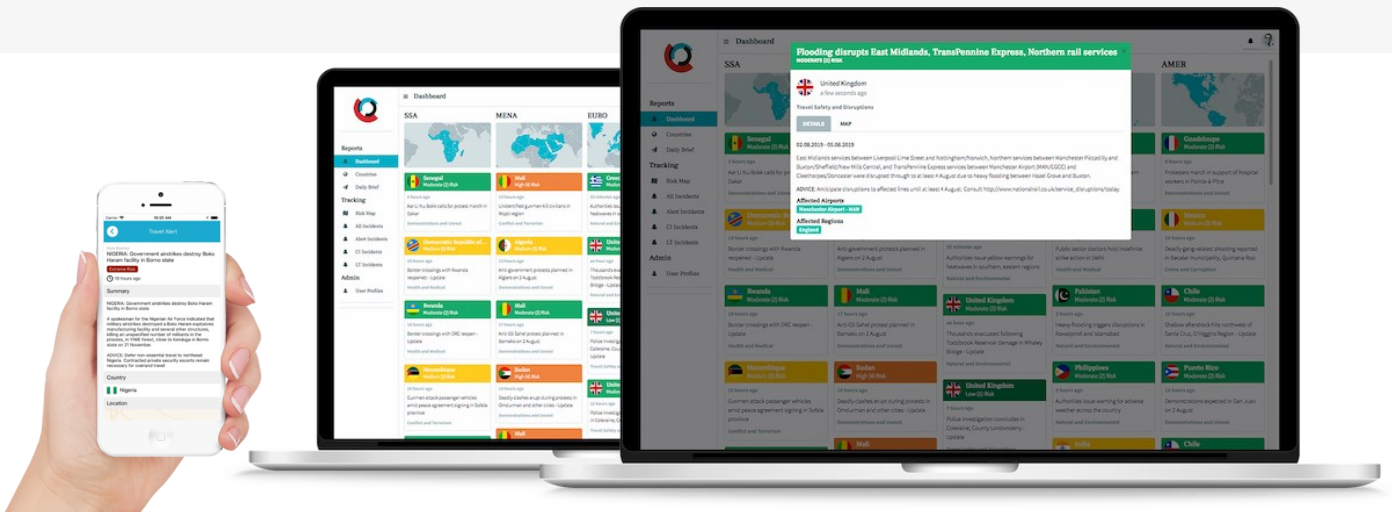

GLOBAL RISK DATA YOU CAN TRUST

Riskline is a market leader in Travel Risk Assessment data. Riskline monitors tens of thousands of sources, 24 hours a day, 365 days a year to ensure you and your people are informed and aware of events and worldwide crises before, during and after travel. Riskline alerts contains essential intelligence, practical advice and precise geographic data about risks to traveller safety or impacts on travel plans.

EVENT INTELLIGENCE WHEN YOU NEED IT MOST

Riskline has developed an internationally recognised methodology for communicating and assessing risk based on RiskLevels™. Seamless integration with our powerful GAP Rules Engine ensures emerging events can be delivered to your people in real-time, with complete visibility, and without the need for user intervention. Riskline tracks potential threats as they develop and keeps you informed before it's too late.

KNOW BEFORE YOU GO

Keeping informed on events around the world is an enormous task. Riskline provides insightful Pre-Travel Advisories that give your people detailed risk assessments of ongoing security situations and travel issues. Riskline also publishes reports for high-risk geographic areas, political and security crises, persisting travel disruptions and major upcoming events.

Join us on our journey to connect the world with our platform...

Do you want to become GAP Certified? Do you want to rebrand and resell our applications and packaged solutions? Then you could be a GAP Champion - get in touch to find out more...

Do you want to use GAP to build new applications or solutions? Do you want to work with us to develop ground-breaking technology? Right this way - you're a GAP Innovator...