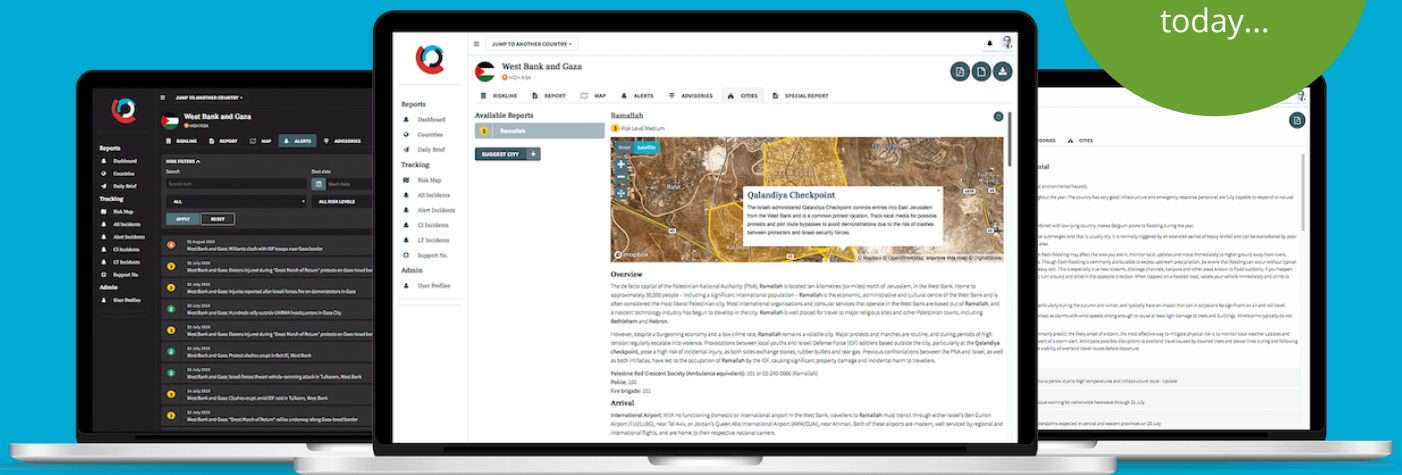

Global coverage with information from thousands of sources

Fully integrated with our Rules Engine for immediate and automatic distribution

Offered through a range of commercial models to match your customers' requirements

City Level information available giving specific insight on a particular area

Pre-Travel Advisories covering the key information every traveller needs before visiting a country

Visualised through our apps and driven by our Rules Engine to keep your people safe and informed

Integrate
Riskline
into your solution
today...

GLOBAL RISK DATA YOU CAN TRUST

Riskline is a market leader in Travel Risk Assessment data. Riskline monitors tens of thousands of sources, 24 hours a day, 365 days a year to ensure you and your people are informed and aware of events and worldwide crises before, during and after travel. Riskline alerts contains essential intelligence, practical advice and precise geographic data about risks to traveller safety or impacts on travel plans.

EVENT INTELLIGENCE WHEN YOU NEED IT MOST

Riskline has developed an internationally recognised methodology for communicating and assessing risk based on RiskLevels™. Seamless integration with our powerful GAP Rules Engine ensures emerging events can be delivered to your people in real-time, with complete visibility, and without the need for user intervention. Riskline tracks potential threats as they develop and keeps you informed before it's too late.